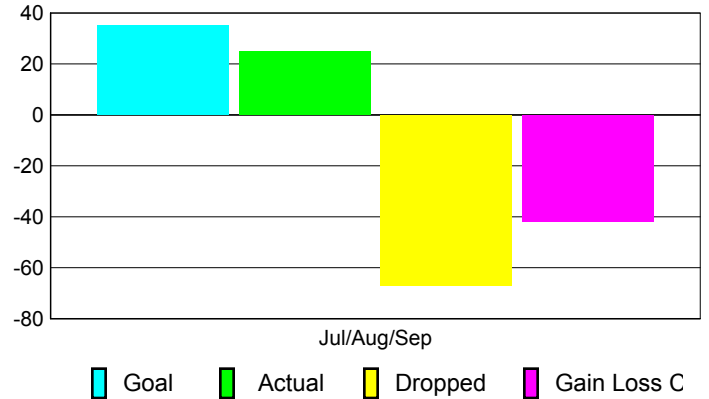

Membership Results 2010-2011

Goal, New, Dropped, Gain/Loss